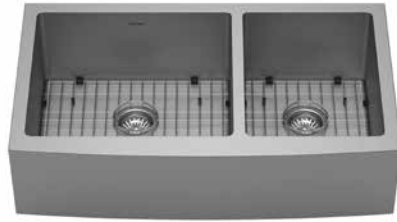

EL-76-PK1 shown

ELITE SERIES

EL-78R-PK1
33" x 22" x 10"

EL-78L-PK1
33" x 22" x 10"

EL-77-PK1
32" x 19" x 10"

EL-76-PK1
32" x 19" x 10"

EL-75-PK1
30" x 18" x 10"

EL-73-PK1
23" x 18" x 10"

EL-71-PK1
15" x 20" x 10"

All Elite Series sinks are hand crafted from durable 16-gauge stainless steel. They come complete with stainless steel basket strainers and stainless steel grids.

EL-88-PK1
36" x 22¹/₄" x 10"