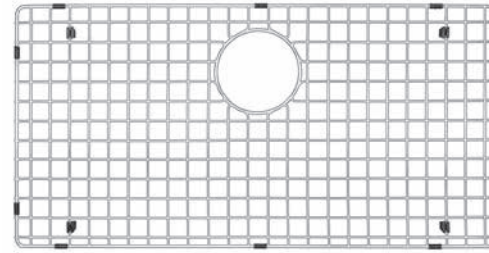

SINK ACCESSORIES

Sink Grids

Protect your sink with a custom grid. Stainless steel grids for select stainless steel and quartz sinks.