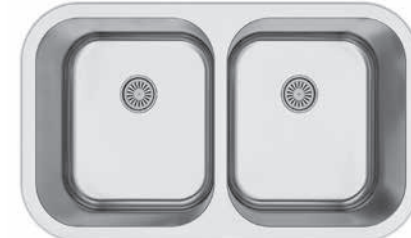

PROFILE SERIES

PU21
18 Gauge

PU51
16 Gauge

32¹/₄" x 18¹/₂" x 8¹/₂"