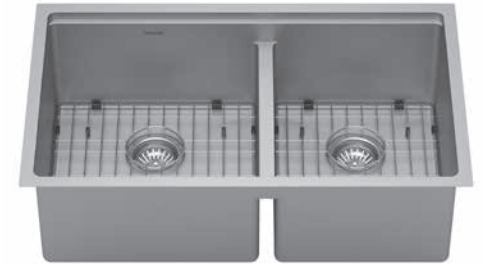

WS-40-PK2
32" x 19" x 10"