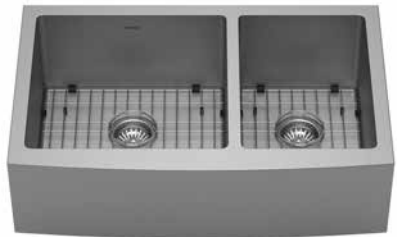

EL-86-PK1
33" x 22¹/₄" x 10"