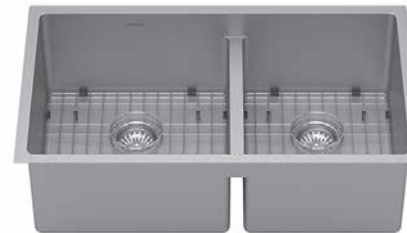

BATHROOM VANITY BOWLS

E-309
18¹/₈" x 15³/₄" x 5¹/₂"

E-305
15¹/₄" x 15¹/₄" x 5³/₄"
4

E-303
18" x 14¹/₂" x 5³/₄"

ELITE SINKS

These sinks are constructed from the finest 16 gauge stainless steel. With 15mm radius corners and a soft satin brushed finish, these sinks will be the focal point of your kitchen. Our handmade sinks come in a variety of undermount styles, designed to install under solid surface, natural stone or engineered stone countertops. Replacing your sink in an existing countertop? Consider a top mount model such as the EL-30-PK1, EL-33-PK1 or EL-35-PK1.

EL-76-PK1 shown

ELITE SERIES

EL-78R-PK1
33" x 22" x 10"

EL-78L-PK1
33" x 22" x 10"

EL-77-PK1
32" x 19" x 10"

EL-76-PK1
32" x 19" x 10"

EL-75-PK1
30" x 18" x 10"

EL-73-PK1
23" x 18" x 10"

EL-71-PK1
15" x 20" x 10"

All Elite Series sinks are hand crafted from durable 16-gauge stainless steel. They come complete with stainless steel basket strainers and stainless steel grids.

EL-88-PK1
36" x 22¹/₄" x 10"